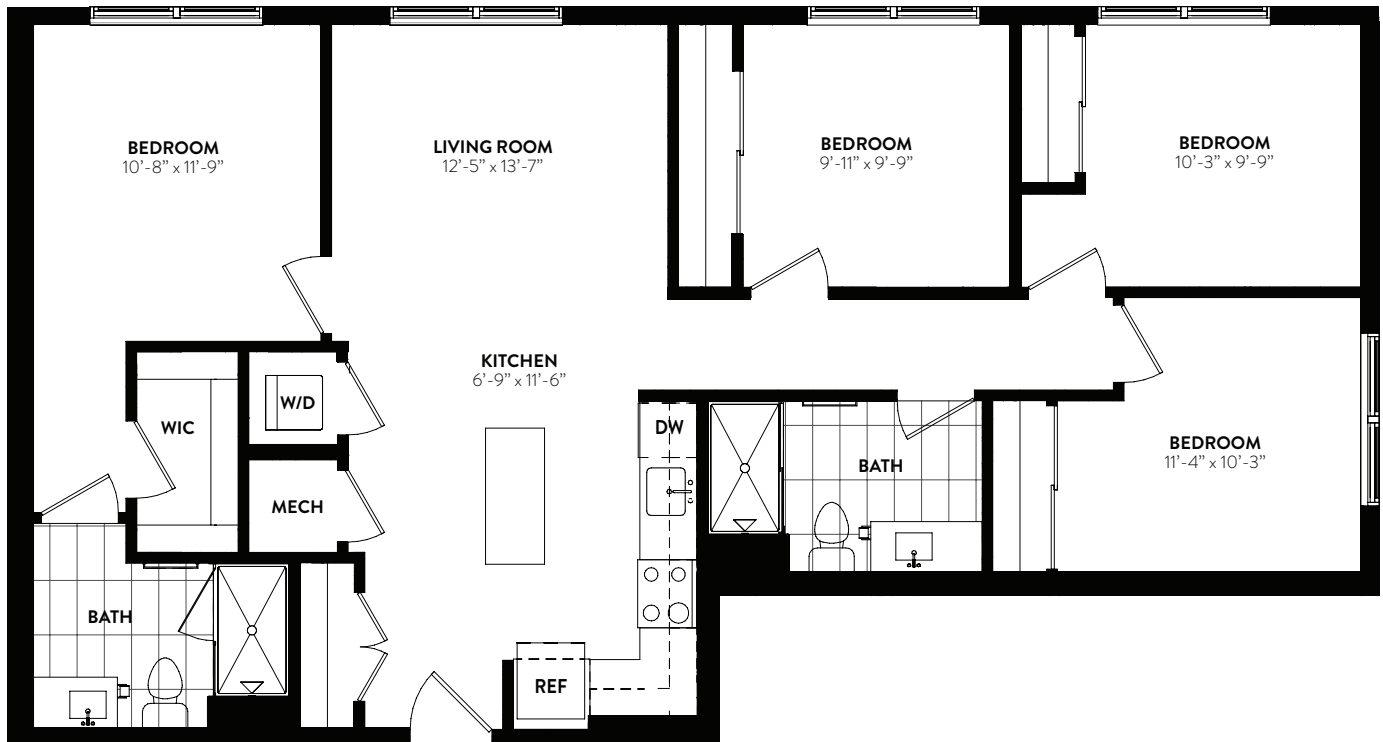

LEGACY

TEMPLE COURTS

E01

UFAS
3 BEDROOM
1205 SF

33 K Street, NW • Washington, DC 20001
202-754-4266 • Legacy@Res1.net

LegacyTempleCourts.com

▲
NORTH